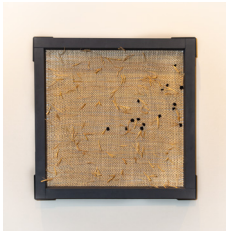

SPOILER ALERT

A Solo Exhibition by Pam Marlene Taylor

Immortal
Roving, raffia, artificial flowers, and latex paint on Baltic birch dowel
60" wide x 44" tall
\$1600

Immortelle
Raffia, roving, artificial flowers, and latex paint on Baltic birch dowel
60" wide x 24" tall
\$800

Trying not to think about it
Raffia, cotton thread, artificial flowers, and latex paint on maple
32" x 32"
\$900

Thinking about it too much
Roving, raffia, artificial flowers, and latex paint on maple
32" x 32"
\$900